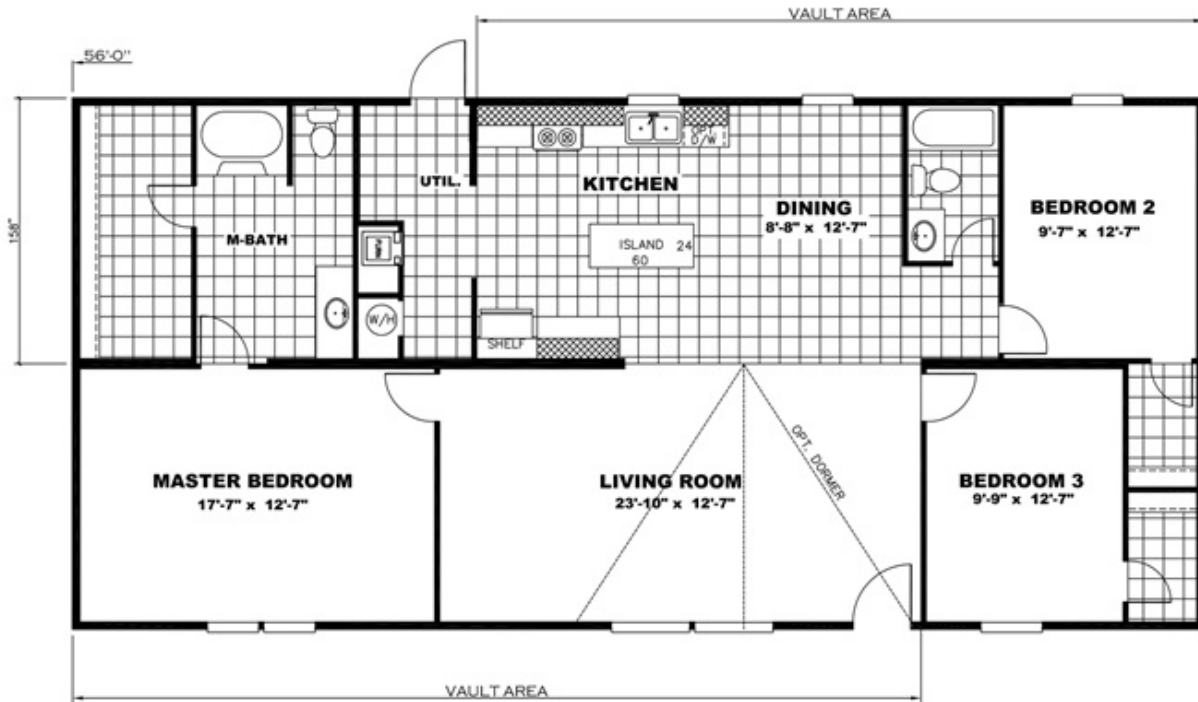

THRILL Model number: 98TRU28563RH18

3 beds • 2 baths • 1568 sq.ft. • 28' width • 56' depth

Our home building facilities invest in continuous product and process improvements. Plans, dimensions, features, materials, specifications and availability are subject to change without notice or obligation. Renderings and floor plans are representative likenesses of our homes and may differ from the actual homes. We invite you to tour a Home Center near you and inspect the highest value in quality housing available or call (505) 293-0705 to speak with a Home Consultant. Copyright 2017, CMH. All rights reserved.