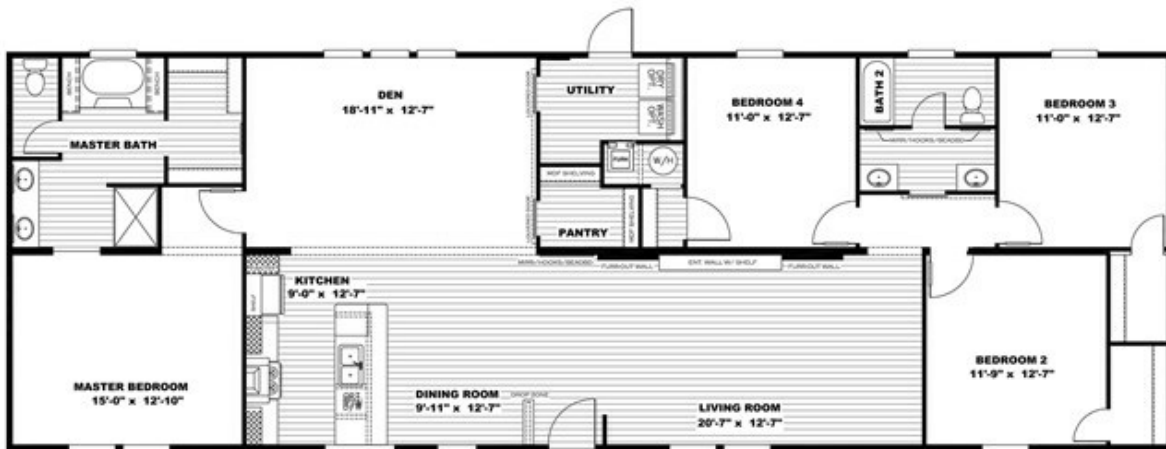

SSP-28764A "BREEZE II"

SSP-28764A "BREEZE II" Model number: 51SSP28764AH

4 beds • 2 baths • 2128 sq.ft. • 28' width • 76' depth

Our home building facilities invest in continuous product and process improvements. Plans, dimensions, features, materials, specifications and availability are subject to change without notice or obligation. Renderings and floor plans are representative likenesses of our homes and may differ from the actual homes. We invite you to tour a Home Center near you and inspect the highest value in quality housing available or call (505) 293-0705 to speak with a Home Consultant. Copyright 2017, CMH. All rights reserved.