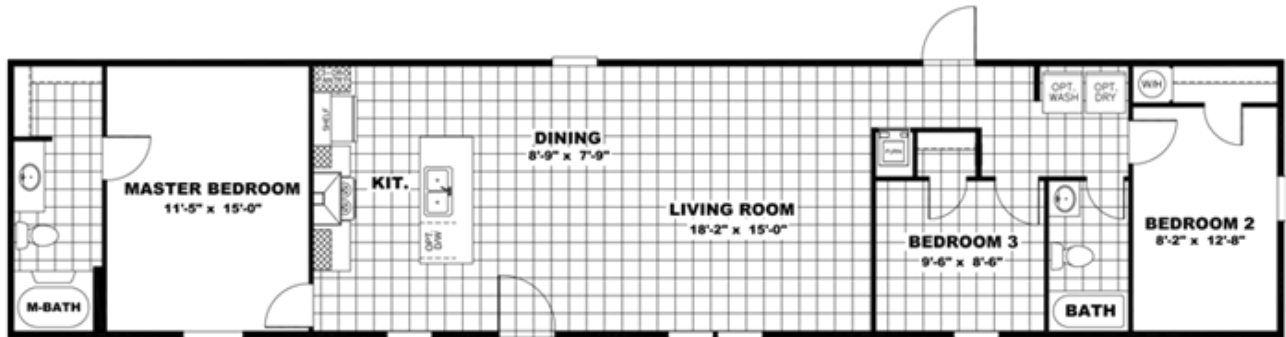

THE BREEZE

THE BREEZE Floor plan number: CLW043126TX

3 beds • 2 baths • 1152 sq.ft. • 16' width • 72' depth

Our home building facilities invest in continuous product and process improvements. Plans, dimensions, features, materials, specifications and availability are subject to change without notice or obligation. Renderings and floor plans are representative likenesses of our homes and may differ from the actual homes. We invite you to tour a Home Center near you and inspect the highest value in quality housing available or call (505) 293-0705 to speak with a Home Consultant. Copyright 2017, CMH. All rights reserved.